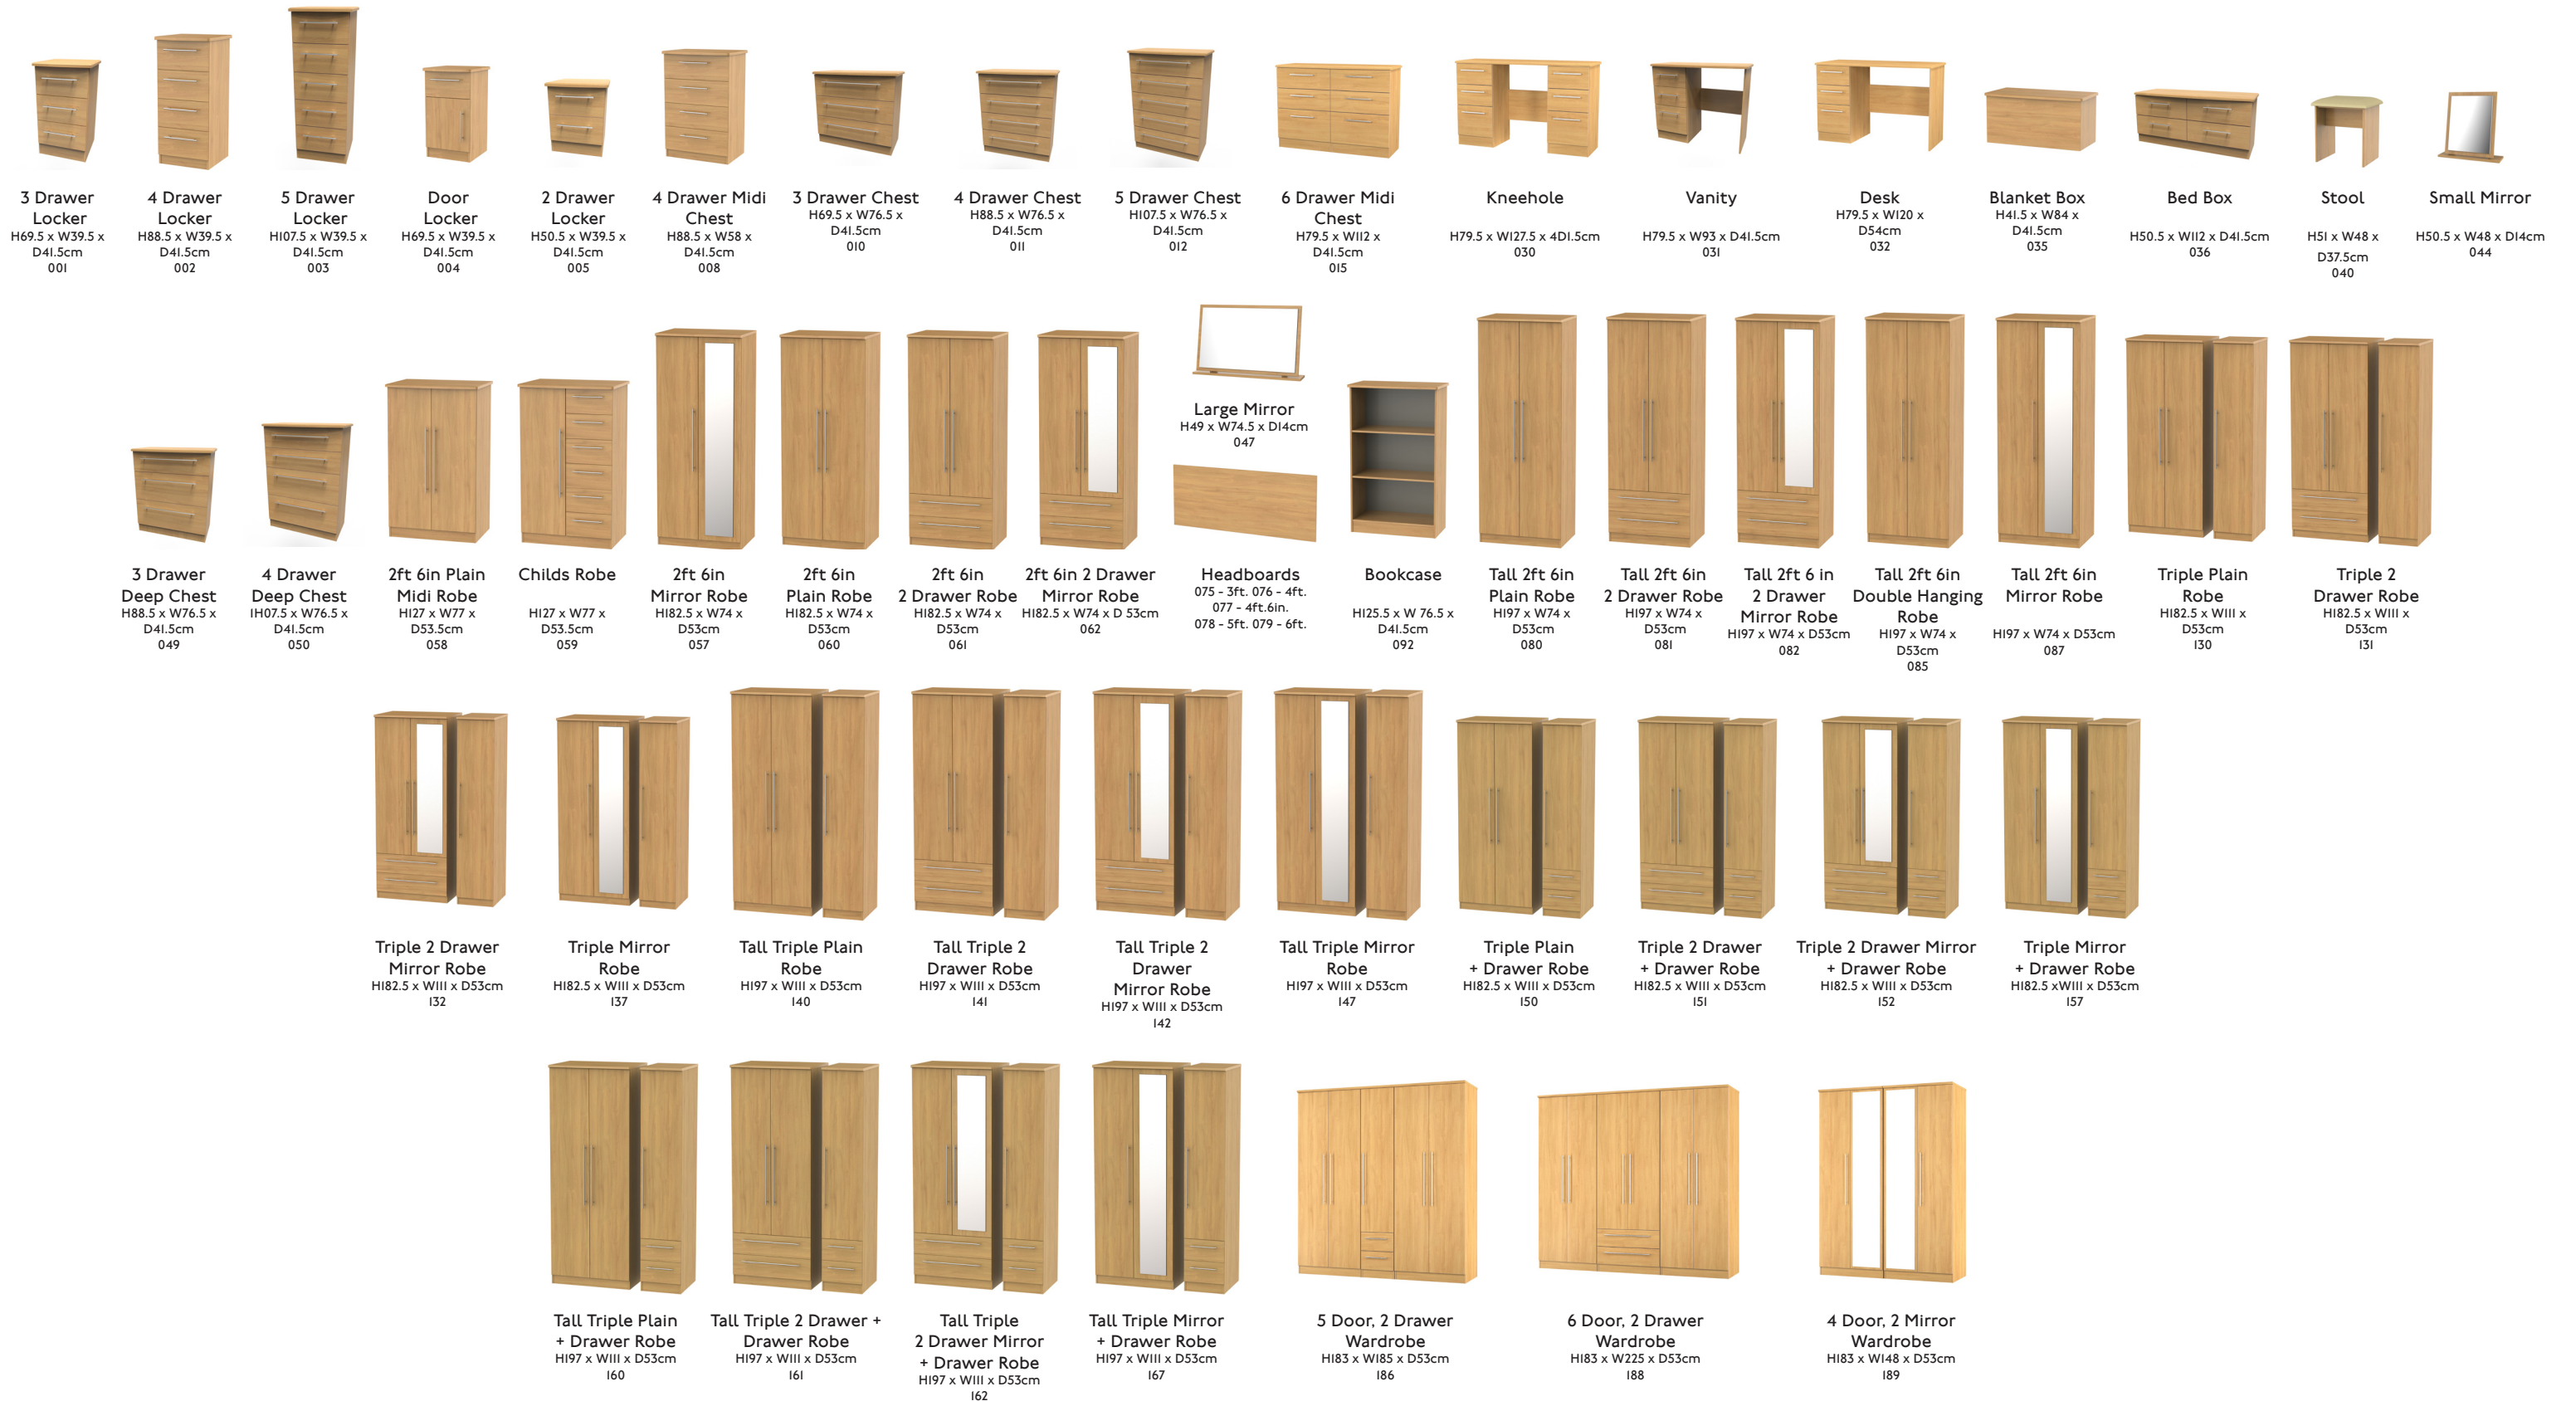

SHERWOOD

Modern Oak

Grey Matt

Graphite

White Matt

Bardolino

Noche Walnut

welcome FURNITURE

QUALITY FURNITURE - DELIVERED FULLY ASSEMBLED

THE SHERWOOD RANGE IS AVAILABLE IN ALL THE PIECES ILLUSTRATED BELOW...

To view all our ranges in more detail, scan the QR code to visit our website

welcome
FURNITURE

QUALITY FURNITURE - DELIVERED FULLY ASSEMBLED