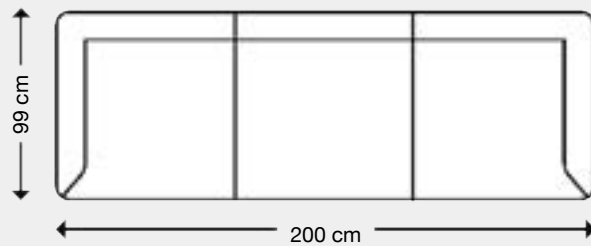

Douglas

Combining eye catching wide footrests with deep filled cushions for an extremely comfortable sit, this rest easy recliner is upholstered in super soft, cosy fabric.

Padded seats featuring pocket springs topped with foam and Dacron fibre wrap offer superb support and luxurious comfort.

Back cushions are perfectly filled with cosy fibre to provide excellent lumbar support.

Available as either manual or power activated recliner function.

3 Seater