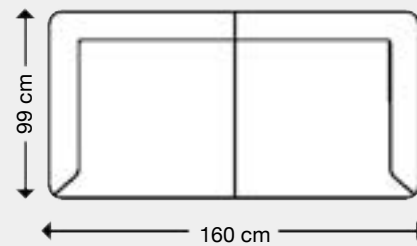

Douglas

Combining eye catching wide footrests with deep filled cushions for an extremely comfortable sit, this rest easy recliner is upholstered in super soft, cosy fabric.

Padded seats featuring pocket springs topped with foam and Dacron fibre wrap offer superb support and luxurious comfort.

Back cushions are perfectly filled with cosy fibre to provide excellent lumbar support.

Available as either manual or power activated recliner function.

2 Seater