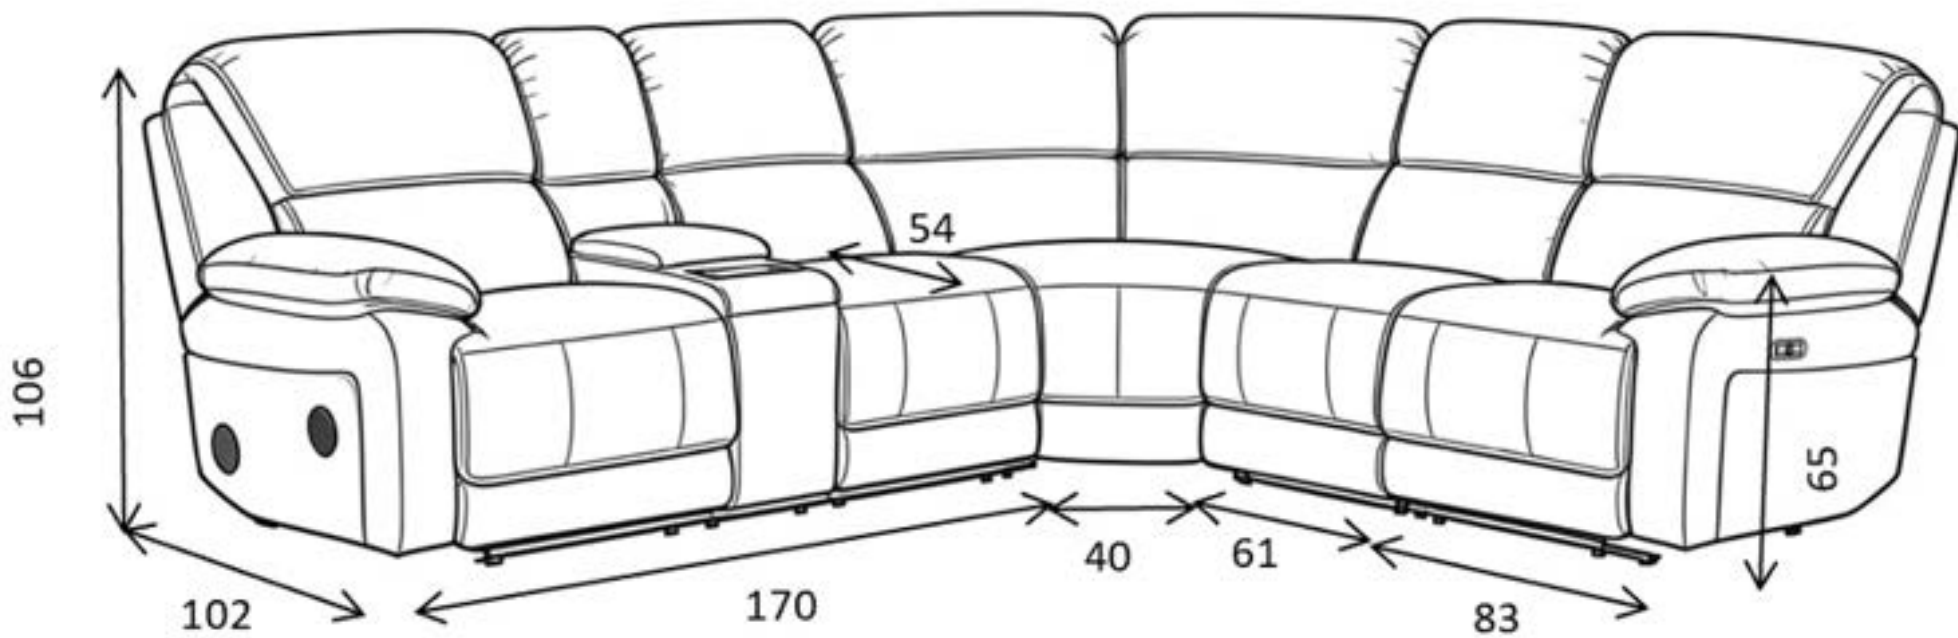

DOUGLAS

DOUGLAS

Douglas

Combining eye catching wide footrests with deep filled cushions for an extremely comfortable sit, this rest easy recliner is upholstered in super soft, cosy fabric.

Padded seats featuring pocket springs topped with foam and Dacron fibre wrap offer superb support and luxurious comfort.

Back cushions are perfectly filled with cosy fibre to provide excellent lumbar support.

Available as either manual or power activated recliner function.

3 Seater

2 Seater

Chair

Side View

Exclusive
Sofas & Chairs

**DOUGLAS CINEMA
CORNER GROUP**

DOUGLAS CINEMA CORNER DIMENSIONS

Unit:cm

Tolerance allowance: ± 2 cm

DOUGLAS CINEMA CORNER SPECIFICATION

NEW TRIPLE POWER : The corner group includes premium triple power as standard, 3 seats on the Douglas all have power recline and power headrests.

HIDDEN CUP-HOLDERS : Within the console unit of the Douglas Corner you have twin cup-holders that can be closed away once finished with

STORAGE : Within the Armless unit holds a pull out drawer for extra storage