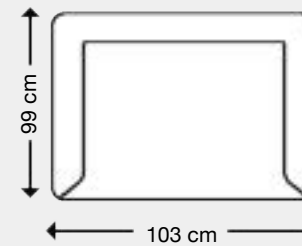

Douglas

Combining eye catching wide footrests with deep filled cushions for an extremely comfortable sit, this rest easy recliner is upholstered in super soft, cosy fabric.

Padded seats featuring pocket springs topped with foam and Dacron fibre wrap offer superb support and luxurious comfort.

Back cushions are perfectly filled with cosy fibre to provide excellent lumbar support.

Available as either manual or power activated recliner function.

Chair