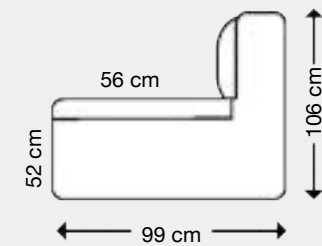

Douglas

Combining eye catching wide footrests with deep filled cushions for an extremely comfortable sit, this rest easy recliner is upholstered in super soft, cosy fabric.

Padded seats featuring pocket springs topped with foam and Dacron fibre wrap offer superb support and luxurious comfort.

Back cushions are perfectly filled with cosy fibre to provide excellent lumbar support.

Available as either manual or power activated recliner function.

Side View